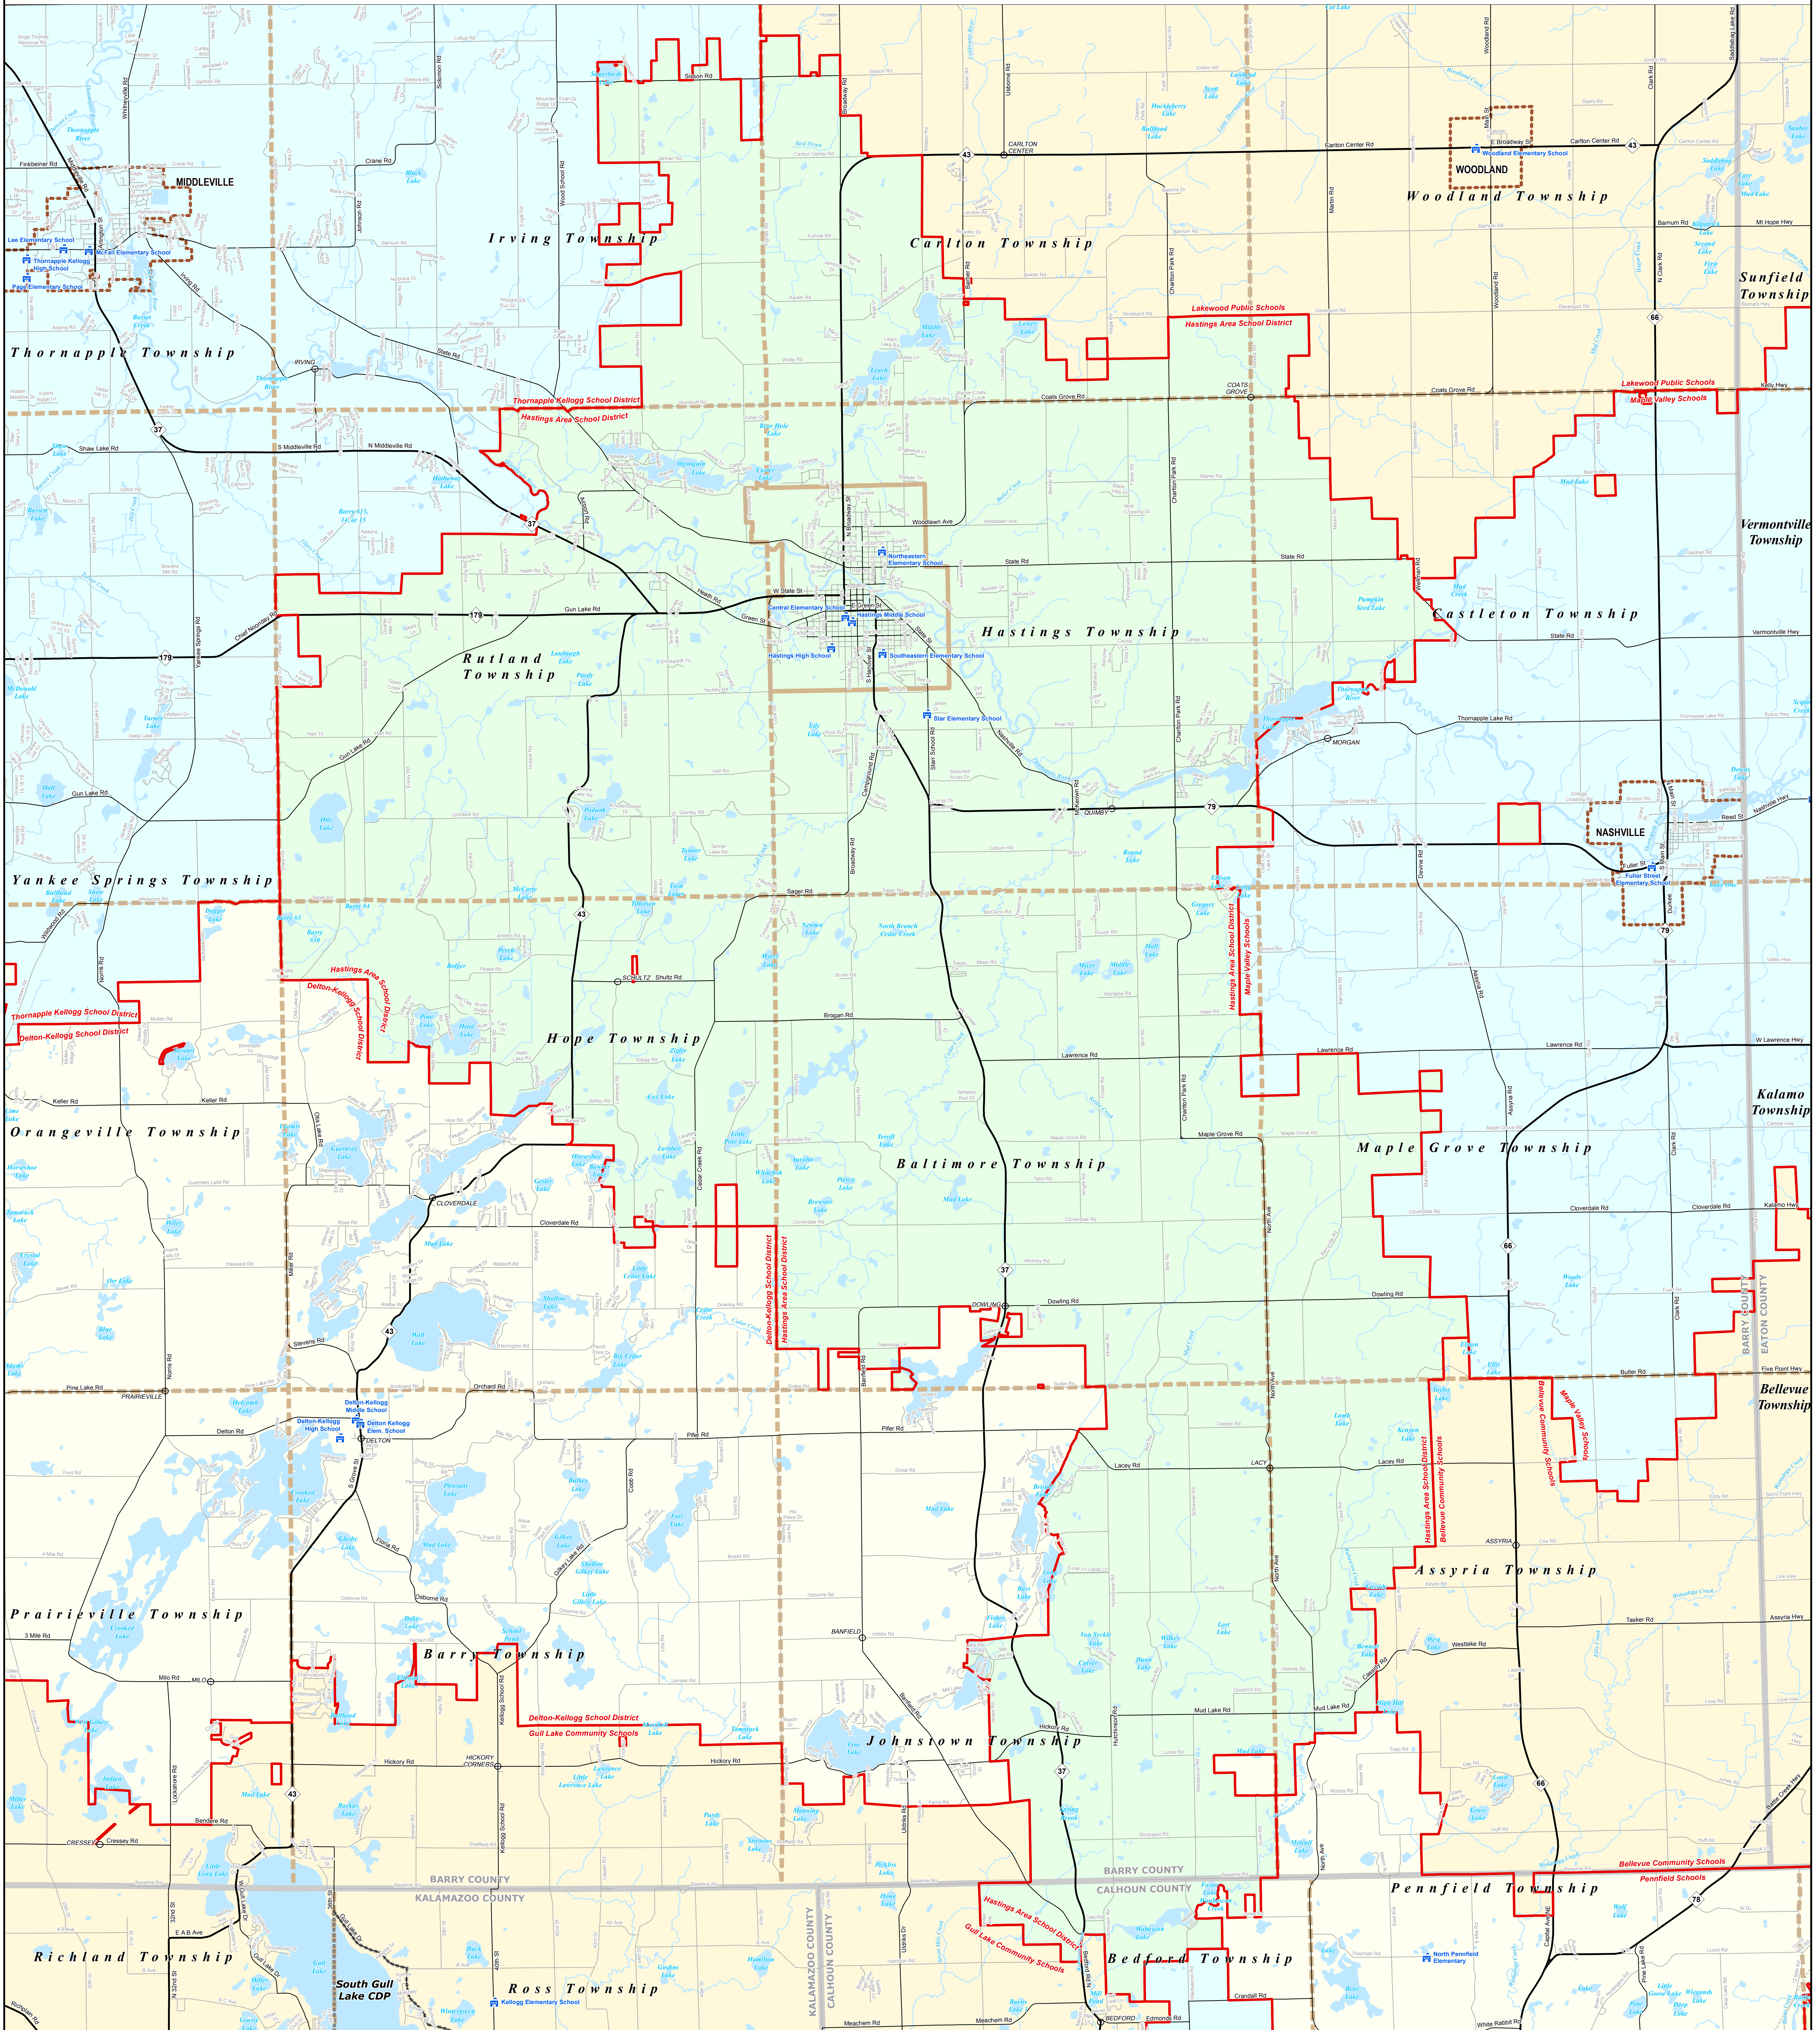

HASTINGS AREA SCHOOL DISTRICT

Barry ISD

0 0.25 0.5 1 Miles

*Note: Non K-12 School Districts identified with Asterisk (*) in Name

11/14/13

Legend	
	School District
	County
	City
	Township
	Village
	Census Designated Place
	Unincorporated Place
	School
	Freeway
	Highway
	Primary Road
	Local Road
	Railroad
	Water Feature
	River, Stream, or Drain

Source: Michigan Geographic Framework, v13a